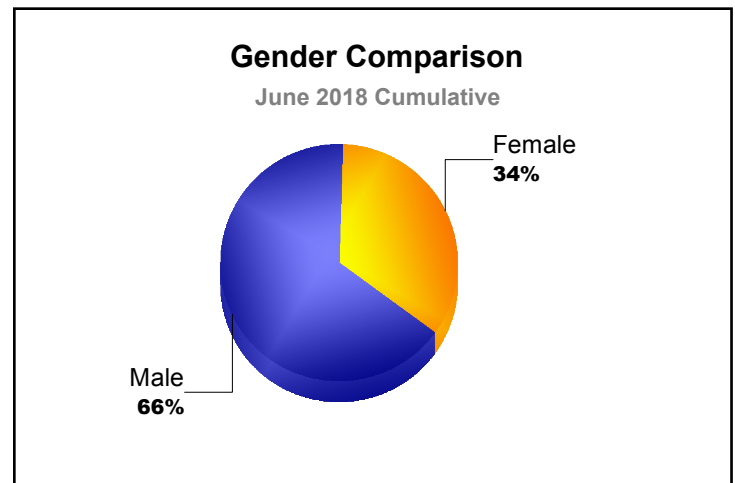

Year	New Clubs	Dropped Clubs	Gain/ Loss Clubs	New Members	Charter Members	Reinstate Members	Transfer Members	Total Member Added	Total Members Dropped	Gain/ Loss Members
2013-2014	0	-1	-1	137	0	10	4	151	-167	-16
2014-2015	0	-1	-1	84	4	7	0	95	-134	-39
2015-2016	2	-2	0	77	76	22	11	186	-162	24
2016-2017	1	-4	-3	104	39	7	11	161	-226	-65
2017-2018	1	-2	-1	133	24	13	4	174	-150	24
Average	1	-2	-1	107	29	12	6	153	-168	-14