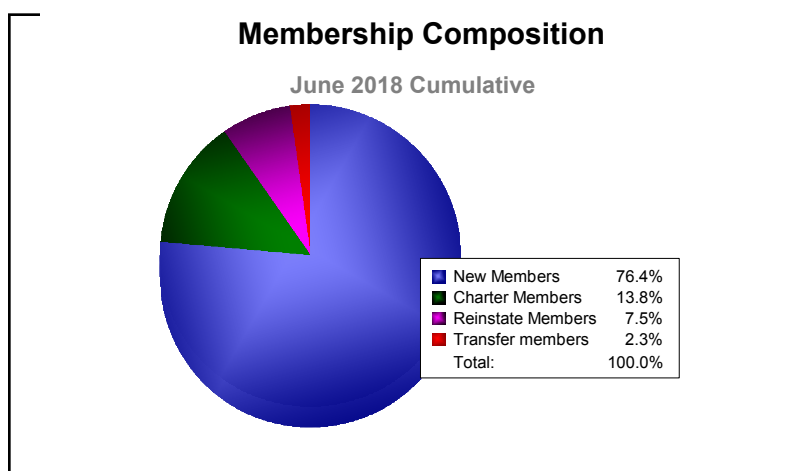

Year	New Clubs	Dropped Clubs	Gain/ Loss Clubs	New Members	Charter Members	Reinstate Members	Transfer Members	Total Member Added	Total Members Dropped	Gain/ Loss Members
2013-2014	0	-1	-1	137	0	10	4	151	-167	-16
2014-2015	0	-1	-1	84	4	7	0	95	-134	-39
2015-2016	2	-2	0	77	76	22	11	186	-162	24
2016-2017	1	-4	-3	104	39	7	11	161	-226	-65
2017-2018	1	-2	-1	133	24	13	4	174	-150	24
Average	1	-2	-1	107	29	12	6	153	-168	-14

Year	New Clubs	Dropped Clubs	Gain/ Loss Clubs	New Members	Charter Members	Reinstate Members	Transfer Members	Total Member Added	Total Members Dropped	Gain/ Loss Members
2013-2014	0	-1	-1	0	0	0	0	0	-1	-1
Average	0	-1	-1	0	0	0	0	0	-1	-1