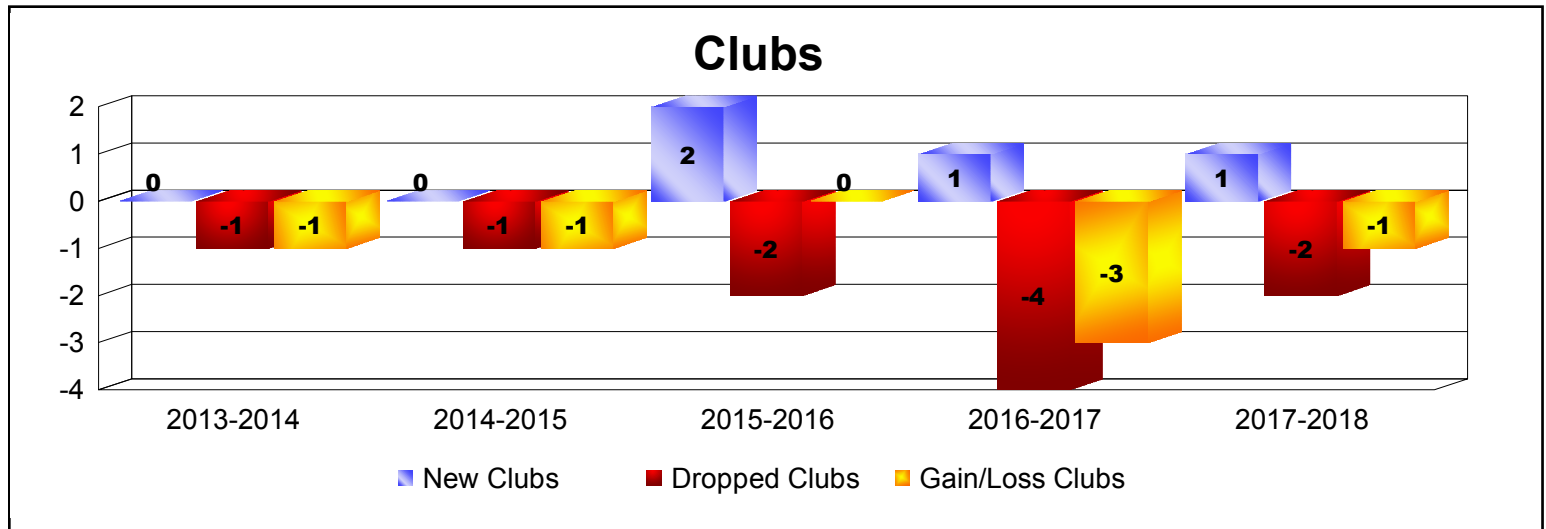

Year	New Clubs	Dropped Clubs	Gain/ Loss Clubs	New Members	Charter Members	Reinstate Members	Transfer Members	Total Member Added	Total Members Dropped	Gain/ Loss Members
2013-2014	0	-1	-1	137	0	10	4	151	-167	-16
2014-2015	0	-1	-1	84	4	7	0	95	-134	-39
2015-2016	2	-2	0	77	76	22	11	186	-162	24
2016-2017	1	-4	-3	104	39	7	11	161	-226	-65
2017-2018	1	-2	-1	133	24	13	4	174	-150	24
Average	1	-2	-1	107	29	12	6	153	-168	-14

Year	New Clubs	Dropped Clubs	Gain/ Loss Clubs	New Members	Charter Members	Reinstate Members	Transfer Members	Total Member Added	Total Members Dropped	Gain/ Loss Members
2013-2014	0	-1	-1	0	0	0	0	0	-1	-1
Average	0	-1	-1	0	0	0	0	0	-1	-1