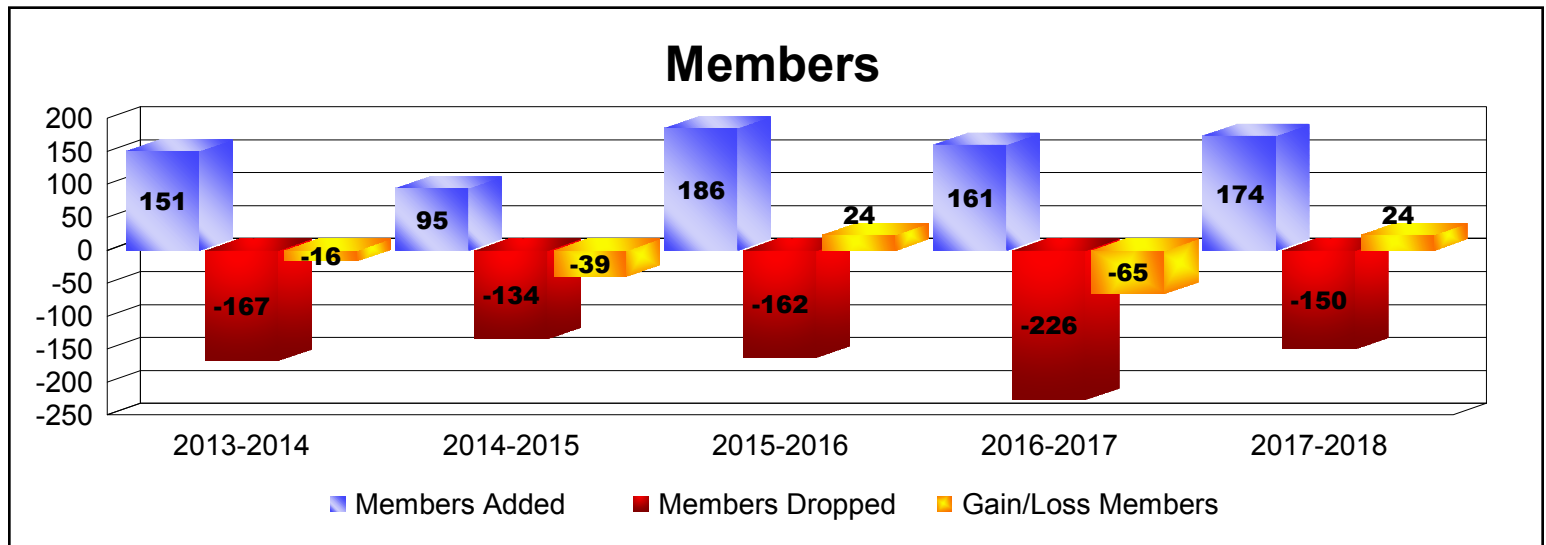

Year	New Clubs	Dropped Clubs	Gain/ Loss Clubs	New Members	Charter Members	Reinstate Members	Transfer Members	Total Member Added	Total Members Dropped	Gain/ Loss Members
2013-2014	0	-1	-1	137	0	10	4	151	-167	-16
2014-2015	0	-1	-1	84	4	7	0	95	-134	-39
2015-2016	2	-2	0	77	76	22	11	186	-162	24
2016-2017	1	-4	-3	104	39	7	11	161	-226	-65
2017-2018	1	-2	-1	133	24	13	4	174	-150	24
Average	1	-2	-1	107	29	12	6	153	-168	-14

Year	New Clubs	Dropped Clubs	Gain/ Loss Clubs	New Members	Charter Members	Reinstate Members	Transfer Members	Total Member Added	Total Members Dropped	Gain/ Loss Members
2013-2014	0	-1	-1	0	0	0	0	0	-1	-1
Average	0	-1	-1	0	0	0	0	0	-1	-1